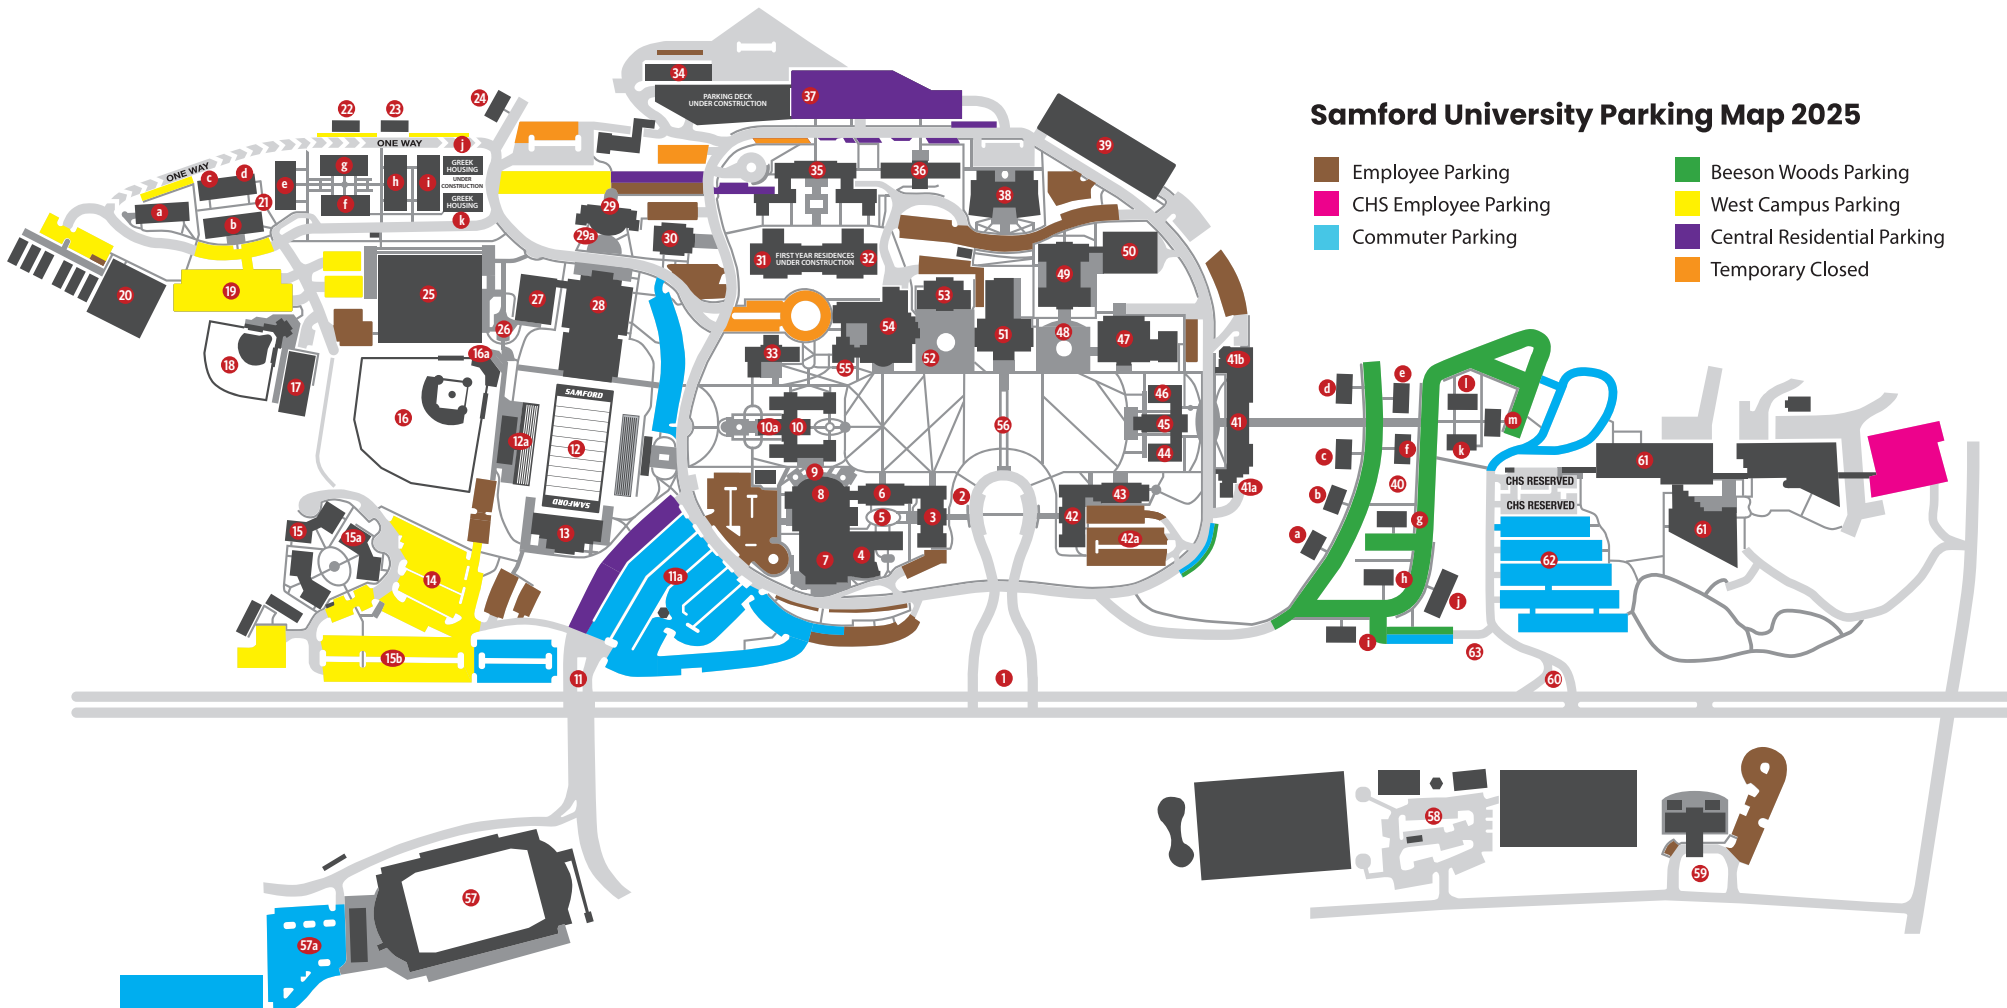

Samford University Parking Map 2025

- Employee Parking
- CHS Employee Parking
- Commuter Parking
- Beeson Woods Parking
- West Campus Parking
- Central Residential Parking
- Temporary Closed

- | | | | | |
|--|---|--|--|---|
| <ul style="list-style-type: none"> 1. Main Gate 2. Sherman Oak 3. Frank Park Samford Hall (Administration) 4. Jane Hollock Brock Hall 5. Hazel P. Boren Courtyard and Garden 6. John H. Buchanan Hall (Arts) 7. Leslie S. Wright Fine Arts Center 8. Bonnie Bolding Swearingen Hall 9. Benjamin F. Harrison Theatre 10. Bolding Studio 10a. Samford Art Gallery 11. Gertha Itasca Earwood Bolding Memorial Garden 11a. Divinity Hall (Divinity) 12. Andrew Gerow Hodges Chapel 12a. West Gate Entrance 13. Pete Hanna Stadium 13a. Bobby Bowden Field 14. Leo E. Bashinsky Press Tower 14a. Sullivan-Cooney Family Field House 15. South Stadium Parking Lot | <ul style="list-style-type: none"> 15. West Village 15a. Barbara Drummond Thorne Hall 15b. West Village Parking 16. Joe Lee Griffin Baseball Field 16a. Carl E. Miller Jr. Press Box 17. J. T. Haywood Field House 18. Bulldog Softball Field 19. West Parking Deck 20. Pat M. Courington Tennis Center 20a. Darwin E. Hardison Tennis Courts 21. West Campus Residence Halls <ul style="list-style-type: none"> a. Alpha Omicron Pi b. Mountain View c. Pi Kappa Phi d. Sigma Chi e. Phi Mu f. Chi Omega g. Alpha Delta Pi h. Zeta Tau Alpha i. Tri Delta j. Greek Housing (Under Construction) k. Greek Housing (Under Construction) 22. Shelburne Lane 23. Air Force ROTC Detachment 24. Theta Alpha House 25. Pete Hanna Center (Athletics) 25a. Thomas E. and Marla H. Corts Arena | <ul style="list-style-type: none"> 26. Bulldog Spirit Plaza 27. Leo E. Bashinsky Field House 28. F. Page Seibert Hall 28a. Recreation Center 29. Dwight M. and Lucille S. Beeson Alumni Center 29a. Beard Health and Wellness Center 30. Samford Cares 31. University Health Services 32. Orlean Bullard Beeson Hall (Education) 33. Audrey Lattimore Gaston Residence Hall (Under Construction) 34. Marvin L. Mann Residence Hall (Under Construction) 35. John D. Pittman Hall 36. Art Lofts 37. Lena Vail Davis Residence Hall 38. Mamie Mell Smith Residence Hall 39. North Parking Deck 39a. Operations and Planning 40. Cooney Hall (Business) 41. Northeast Parking Deck | <ul style="list-style-type: none"> 40. Beeson Woods Residence Halls <ul style="list-style-type: none"> a. James Hall b. Luther Hall c. Malcolm Hall d. Wesley Hall e. Ralph Hall f. Orlean Hall g. Dwight Hall h. Lucille Hall i. Treetop Hall j. Evergreen Hall k. Rosa Hall l. Ethel Hall m. Marvin Hall 41. William Self Propst Hall 41a. Conservatory 41b. Boyd E. Christenberry Planetarium 42. Robert I. Ingalls Sr. Hall (Admission) 42a. Ingalls Hall/Russell Hall Parking 43. Thomas D. Russell Hall 44. James Horton Chapman Hall 45. A. Hamilton Reid Chapel 46. Percy Pratt Burns Hall 47. Elinor Messer Brooks and Marion Thomas Brooks Hall (Arts and Sciences) 48. Martha F. and Albert P. Brewer Plaza 49. Memory Leake Robinson Hall (Law) 50. Lucille Stewart Beeson Law Library | <ul style="list-style-type: none"> 51. Harwell G. Davis University Library 52. Ben Brown Plaza 53. Dwight M. Beeson Hall 54. Ralph W. Beeson University Center 54a. Dining Hall 55. Samford Shop 55a. The Hub (Information Center) 56. Westmoreland Hall 57. Centennial Walk/University Quadrangle 57a. Track and Soccer Stadium 58. Track and Soccer Stadium Parking 59. Intramural/Recreation Complex 60. Academy of the Arts 61. College of Health Sciences Gate Entrance 62. College of Health Sciences (Health Professions, Nursing, Pharmacy, Public Health) 63. College of Health Sciences Parking 63a. College of Health Sciences Main Campus Access |
|--|---|--|--|---|