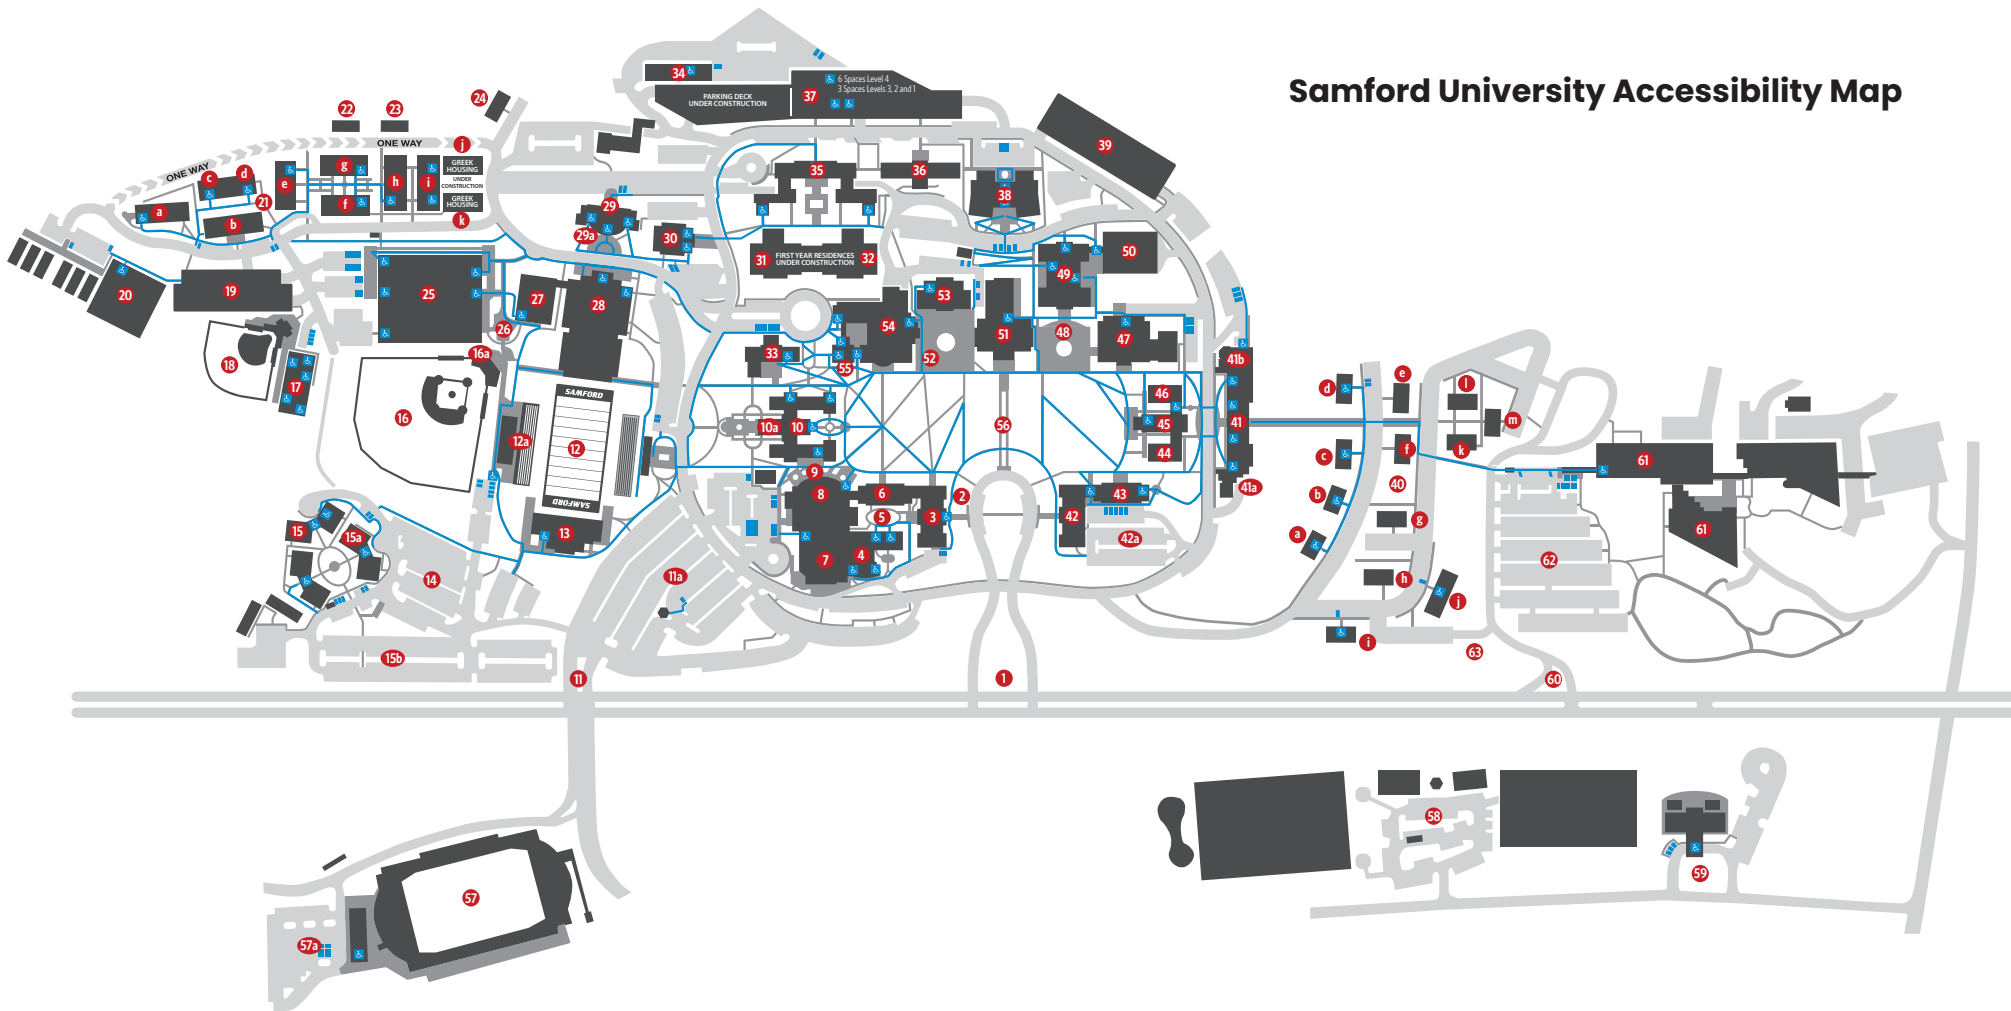

Samford University Accessibility Map

- | | | | | |
|--|---|---|--|---|
| <ul style="list-style-type: none"> 1. Main Gate 2. Sherman Oak 3. Frank Park Samford Hall (Administration) 4. Jane Hollock Brock Hall 5. Hazel P. Boren Courtyard and Garden 6. John H. Buchanan Hall (Arts) 7. Leslie S. Wright Fine Arts Center 8. Bonnie Bolding Swearingen Hall 9. Benjamin F. Harrison Theatre 10. Bolding Studio 10a. Samford Art Gallery 11. Gertha Itasca Earwood Bolding Memorial Garden 11a. Divinity Hall (Divinity) 12. Andrew Gerow Hodges Chapel 12a. West Gate Entrance 13. Pete Hanna Stadium 13a. Bobby Bowden Field 14. Leo E. Bashinsky Press Tower 14a. Sullivan-Cooney Family Field House 15. South Stadium Parking Lot | <ul style="list-style-type: none"> 15. West Village 15a. Barbara Drummond Thorne Hall 15b. West Village Parking 16. Joe Lee Griffin Baseball Field 16a. Carl E. Miller Jr. Press Box 17. J. T. Haywood Field House 18. Bulldog Softball Field 19. West Parking Deck 20. Pat M. Courington Tennis Center 20a. Darwin E. Hardison Tennis Courts 21. West Campus Residence Halls <ul style="list-style-type: none"> a. Alpha Omicron Pi b. Mountain View c. Pi Kappa Phi d. Sigma Chi e. Phi Mu f. Chi Omega g. Alpha Delta Pi h. Zeta Tau Alpha i. Tri Delta j. Greek Housing (Under Construction) k. Greek Housing (Under Construction) 22. Shelburne Lane 23. Air Force ROTC Detachment 24. Theta Alpha House 25. Pete Hanna Center (Athletics) 25a. Thomas E. and Marla H. Corts Arena | <ul style="list-style-type: none"> 26. Bulldog Spirit Plaza 27. Leo E. Bashinsky Field House 28. F. Page Seibert Hall 28a. Recreation Center 29. Dwight M. and Lucille S. Beeson Alumni Center 29a. Beard Health and Wellness Center 30. Samford Cares 30a. University Health Services 31. Orlean Bullard Beeson Hall (Education) 31a. Audrey Lattimore Gaston Residence Hall (Under Construction) 32. Marvin L. Mann Residence Hall (Under Construction) 33. John D. Pittman Hall 34. Art Lofts 35. Lena Vail Davis Residence Hall 36. Mammie Mell Smith Residence Hall 37. North Parking Deck 37a. Operations and Planning 38. Cooney Hall (Business) 39. Northeast Parking Deck | <ul style="list-style-type: none"> 40. Beeson Woods Residence Halls <ul style="list-style-type: none"> a. James Hall b. Luther Hall c. Malcolm Hall d. Wesley Hall e. Ralph Hall f. Orlean Hall g. Dwight Hall h. Lucille Hall i. Treetop Hall j. Evergreen Hall k. Rosa Hall l. Ethel Hall m. Marvin Hall 41. William Self Propst Hall 41a. Conservatory 41b. Boyd E. Christenberry Planetarium 42. Robert I. Ingalls Sr. Hall (Admission) 42a. Ingalls Hall/Russell Hall Parking 43. Thomas D. Russell Hall 44. James Horton Chapman Hall 45. A. Hamilton Reid Chapel 46. Percy Pratt Burns Hall 47. Elinor Messer Brooks and Marion Thomas Brooks Hall (Arts and Sciences) 48. Martha F. and Albert P. Brewer Plaza 49. Memory Leake Robinson Hall (Law) 50. Lucille Stewart Beeson Law Library | <ul style="list-style-type: none"> 51. Harwell G. Davis University Library 52. Ben Brown Plaza 53. Dwight M. Beeson Hall 54. Ralph W. Beeson University Center 54a. Dining Hall 54b. Samford Shop 54c. The Hub (Information Center) 55. Westmoreland Hall 56. Centennial Walk/University Quadrangle 57. Track and Soccer Stadium 57a. Track and Soccer Stadium Parking 58. Intramural/Recreation Complex 59. Academy of the Arts 60. College of Health Sciences Gate Entrance 61. College of Health Sciences (Health Professions, Nursing, Pharmacy, Public Health) 62. College of Health Sciences Parking 63. College of Health Sciences Main Campus Access |
|--|---|---|--|---|