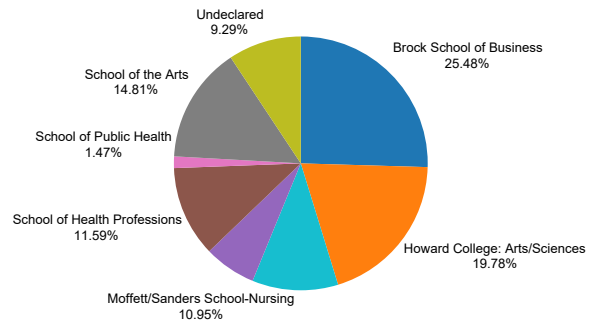

School	Major	Count
OBB School of Education	Early Chldhd/Elem/SpecEd/Colla	19
	Elementary Education	19
	Human Dev and Family Science	28
	Secondary Education	3
	Secondary Education: French	1
	Secondary Education: Math	1
	Secondary Education: SocStdies	1
School of Health Professions	Comm Sciences and Disorders	21
	Exercise Science (HP)	54
	Health Sciences	28
	Sport Administration (HP)	11
	Sports Medicine (HP)	12
School of Public Health	Culinary/Wellness Nutr Mgt	2
	Healthcare Administration	3
	Nutrition and Dietetics (CP)	10
	Public Health	1
School of the Arts	Architecture (U)	23
	Christian Ministry	15
	Commercial Music	15
	Game Design	9
	Game Design/3D Animation	1
	Graphic Design (BFA)	11
	Interior Design (BFA in SA)	35
	Music	10
	Music and Worship	2
	Music Education	1
	Musical Theatre (BFA)	17
	Organ	1
	Studio Art	2
	Studio Art (BFA)	4
	TFY-Perform/Teach Artistry	2
	Theatre	7
	Voice	1
	Worship Leadership (U)	5
Undeclared	Pre-Pharmacy Curric-Undeclared	22
	Undeclared	79

School	Count of Students
Brock School of Business	277
Howard College: Arts/Sci.	215
Moffett/Sanders School-N.	119
OBB School of Education	72
School of Health Professi.	126
School of Public Health	16
School of the Arts	161
Undeclared	101
Total	1,087

Total Entering Freshmen by School Graph

Total Entering Freshmen by School

Brock School of Business	277
Howard College: Arts/Sciences	215
Moffett/Sanders School-Nursing	119
OBB School of Education	72
School of Health Professions	126
School of Public Health	16
School of the Arts	161
Undeclared	101
Grand Total	1,087